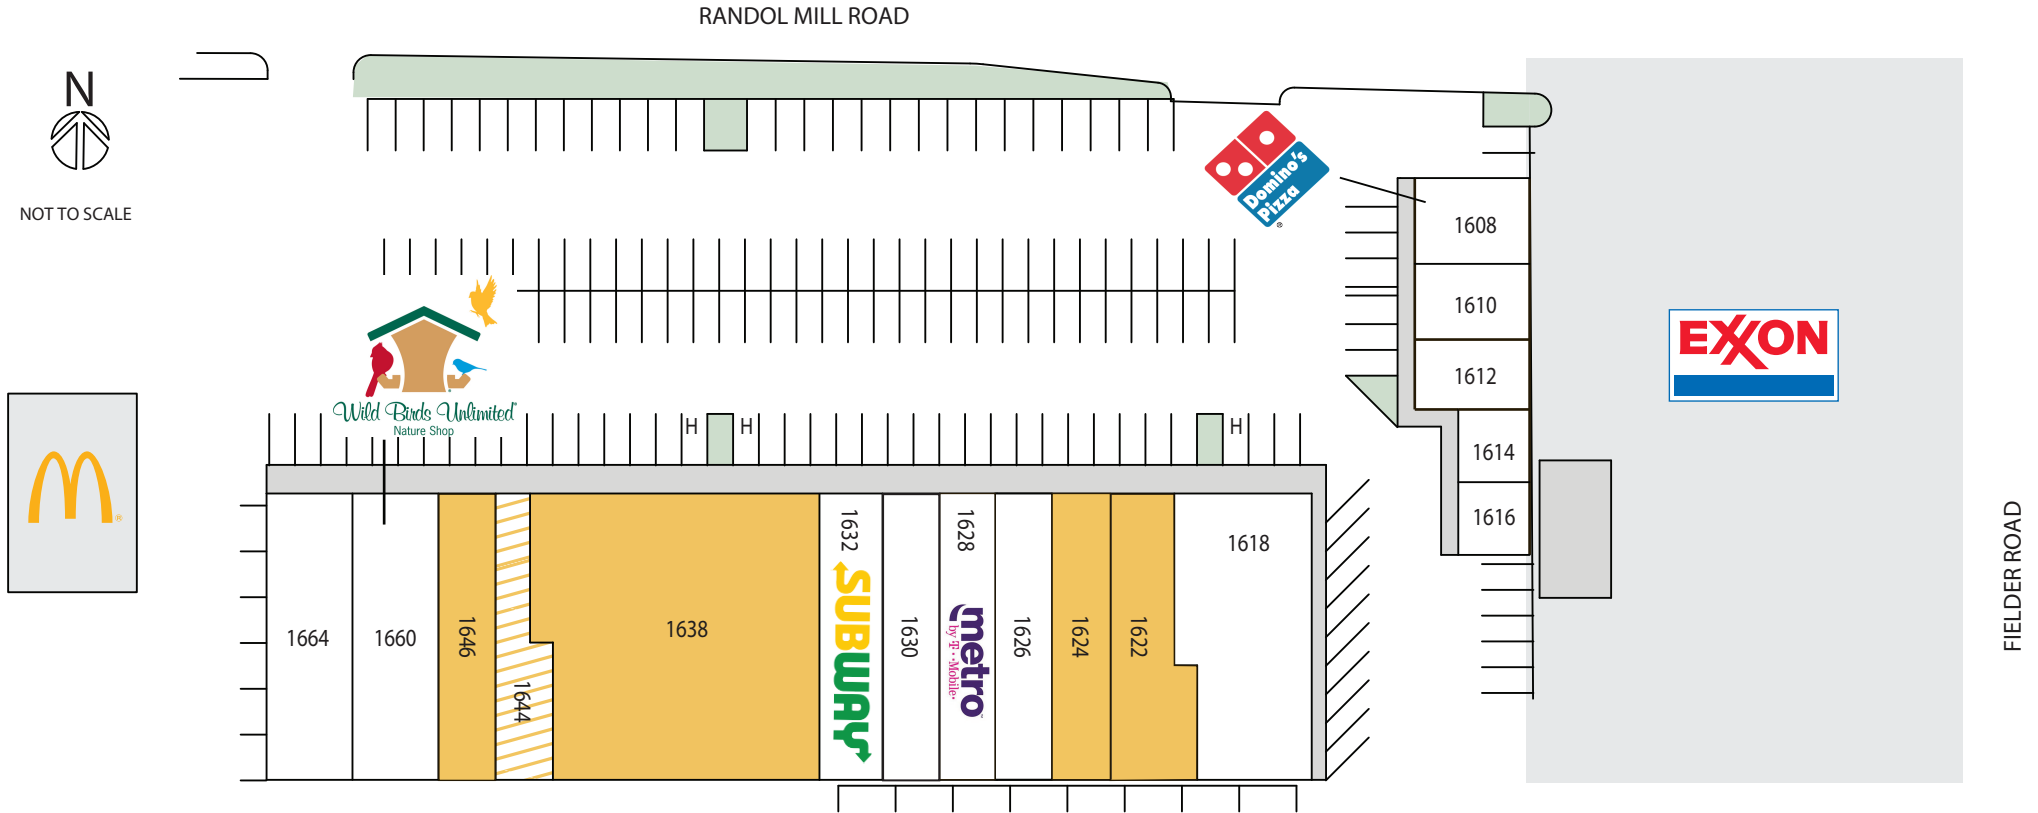

RANDOL MILL WEST | 1608-1664 W RANDOL MILL RD, ARLINGTON, TX 76012

Available Space

1622	2,103 sf
1624	2,500 sf
1638	11,575 sf
1644*	2,000 sf
1646	1,425 sf

*Occupied but Available

Current Tenants

1608	Domino's Pizza	1,280 sf	1628	Metro by T-Mobile	1,825 sf
1610	Randol Donuts	920 sf	1632	Subway	1,700 sf
1612	Quality Tax Service	975 sf	1630	Arlington Duplicate Bridge Club	1,975 sf
1614	Cut Hut	550 sf	1644	Bond Cleaners	2,000 sf
1616	CNT Computer Repair	696 sf	1660	Wild Birds Unlimited	2,500 sf
1618	TX Black Belt Academy North Arlington	3,897 sf	1664	Fusion Nail	2,500 sf
1626	Divine Floral & Gifts	2,500 sf			